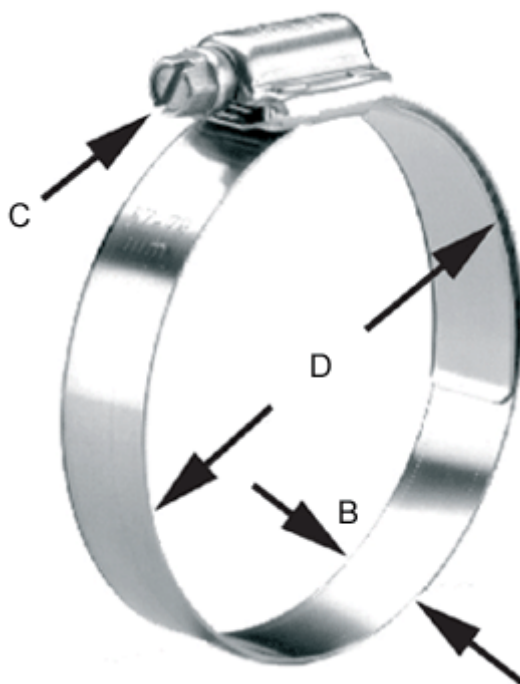

Article number: 021566804132

Description: Norma worm drive hose clamp
HD 121-143/16 C8 W4

Measures

C (screw type) = C8 hexagon slotted screw sw 8

Diameter D = 121-143

Width B = 16